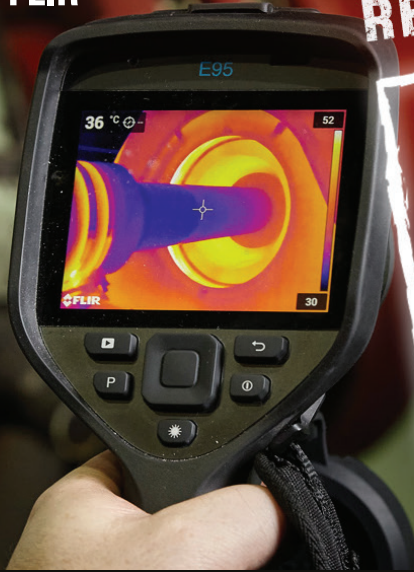

RECEIVE UP TO

$5,000
TRADE-IN VALUE

TOWARD A NEW FLIR PREMIUM CAMERA

Upgrade your existing premium camera¹ to the new FLIR premium thermal camera (models include Exx, Txxx) to receive up to $5,000 in trade-in value **only through December 31st, 2024.**

Camera Model Trade In Value (USD$)

E76 **$1000**

E86 **$1500**

E96 **$2000**

T530 **$2000**

T540 **$3000**

T560 **$3500**

T840 **$3500**

T865 **$4000**

T1020 **$5000**

Keep your cameras current with the most advanced thermal cameras on the market to get the advantage of:

Quickly and easily collect and manage critical images with routing and reference imaging built into the camera using the new Thermal Studio Pro software.

Pair your Exx or Txxx-Series camera with a FLIR FlexView dual field-of-view lens to conveniently switch from standard to telephoto imaging with one push of a button.

Superior resolution plus FLIR UltraMax® and MSX® image enhancement that produces the most vibrant, easiest-to-interpret images.

¹ Camera models include: InfraCam, E30, E40, E50, E60, E53, E75, E85, E95, i40, i50, i60, T200, T250, T300, T360, T400, T420, T440, T460, T600, T620, T640, T660, and other camera brands.

CONTACT YOUR AUTHORIZED FLIR DEALER